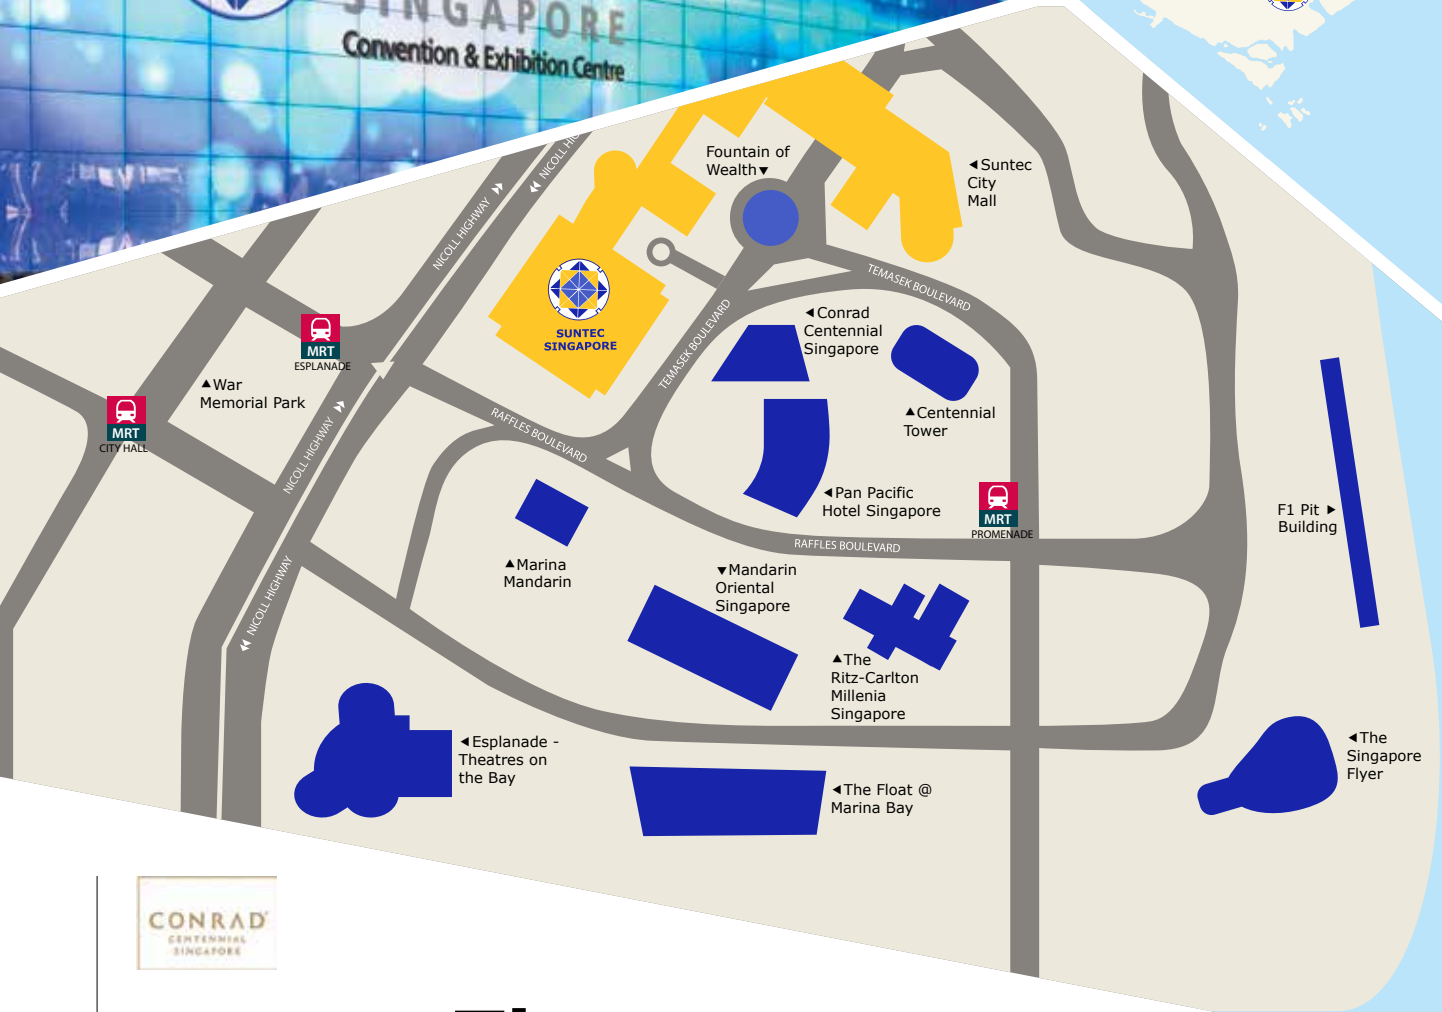

Summit Mediaroom

For interviews, press conferences or announcements, this 30m² room can hold up to 15 persons.

With our compliments

- Free high-speed Wifi
- VIP parking in the driveway for 2 cars
- Additional parking for up to 20 persons for the duration of the event
- Airtime on The Big Picture (*The world's largest HD screen*)

Summit Suite floor plan

Suntec
SINGAPORE
Convention & Exhibition Centre

The Preferred Place to Meet

Suntec Singapore is a well-connected prestigious destination, ideally located in the Central Business District area of Singapore. We are only 20 minutes from Changi Airport and are served by 3 MRT stations.

Seamlessly connected to over 5,200 five-star hotel rooms, 1,000 retail shops, 300 restaurants, 6 museums, a world-class performing arts centre and 7,000 parking spaces, we offer the convenience of first class accommodation and prime attractions for social activities all within a short 15 minute walk.